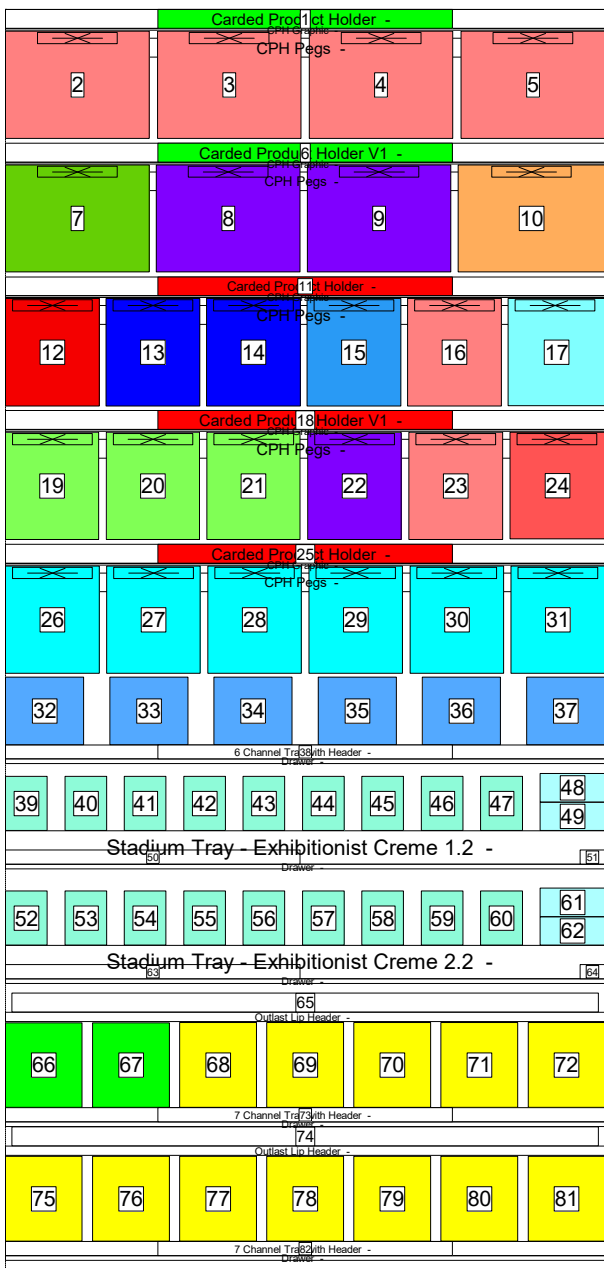

COVERGIRL Corporate 03X66P

POSITION REPORT

Wall Strategy & Logistics 8/15/2018

CU000003X066A00NPEP60

Location ID	Assembly	UPC	ID	Description	Boutique	Facings
65CI Liquid 4 - 3		0810000419	80275965	CG Clean LMU 155 Soft Honey Unc	Clean Liquid	1
66CI Liquid 4 - 3		0810000420	80275966	CG Clean LMU 160 Classic Tan Unc	Clean Liquid	1
67CI Liquid 4 - 3		0810000421	80275967	CG Clean LMU 165 Tawny Unc	Clean Liquid	1