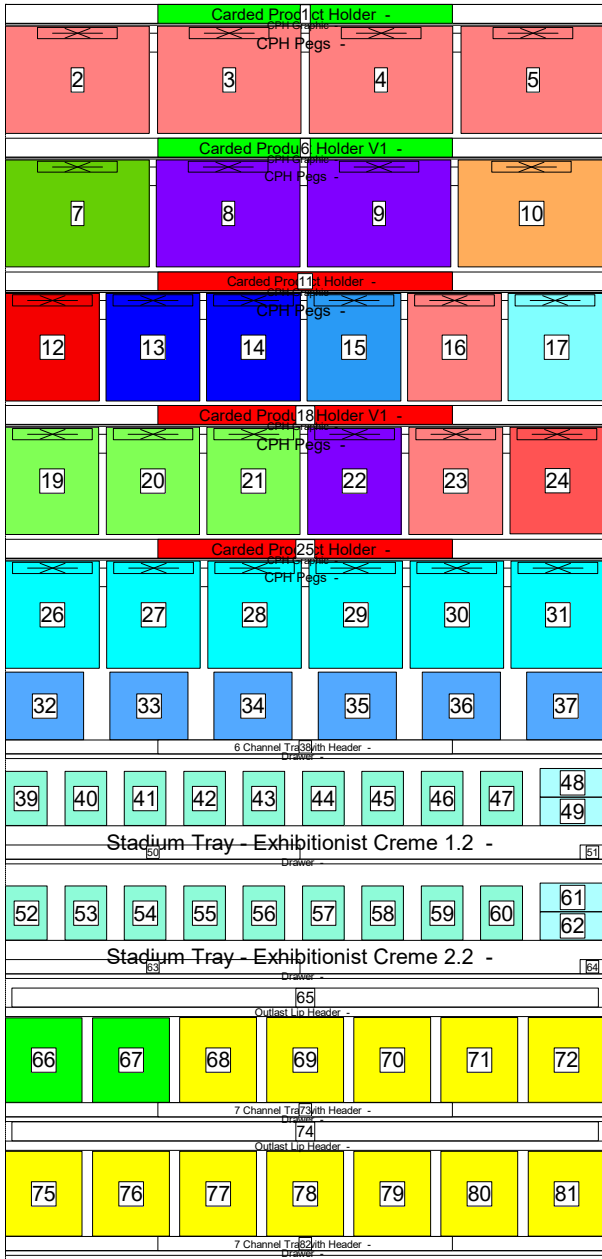

CU000003X066A00NPEP60

Location ID	Assembly	UPC	ID	Description	Boutique	Facings
70	Outlast LipColor 1 of 2	4620001160	99240010635	CG Outlast All-Day Lipcolor 542 BrazenRaisin	Outlast LipColor	1
71	Outlast LipColor 1 of 2	4620001168	99240010638	CG Outlast All-Day Lipcolor 549 AlwaysRosy	Outlast LipColor	1
72	Outlast LipColor 1 of 2	4620001174	99240010636	CG Outlast All-Day Lipcolor 550 BlushedMaue	Outlast LipColor	1

Loc ID	Outlast LipColor 2 of 2	UPC	ID	Description	Boutique	Facings
75	Outlast LipColor 2 of 2	4620001163	99240010612	CG Outlast All-Day Lipcolor 559 PlumBerry	Outlast LipColor	1
76	Outlast LipColor 2 of 2	4620001151	99240010609	CG Outlast All-Day Lipcolor 577 SpicedLatte	Outlast LipColor	1
77	Outlast LipColor 2 of 2	4620001199	99240010619	CG Outlast All-Day Lipcolor 585 Mauve Muse	Outlast LipColor	1
78	Outlast LipColor 2 of 2	4620001165	99240010617	CG Outlast All-Day Lipcolor 621 NaturalBlush	Outlast LipColor	1
79	Outlast LipColor 2 of 2	4620001169	99240010631	CG Outlast All-Day Lipcolor 626 Canyon	Outlast LipColor	1
80	Outlast LipColor 2 of 2	4620025263	99240010585	CG Outlast All-Day Lipcolor 830 YourClassicRed	Outlast LipColor	1
81	Outlast LipColor 2 of 2	4620025264	99240010593	CG Outlast All-Day Lipcolor 840 SignatureScarlet	Outlast LipColor	1